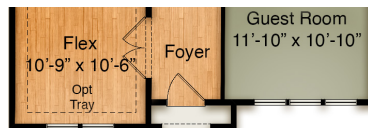

Country Chic Elevation