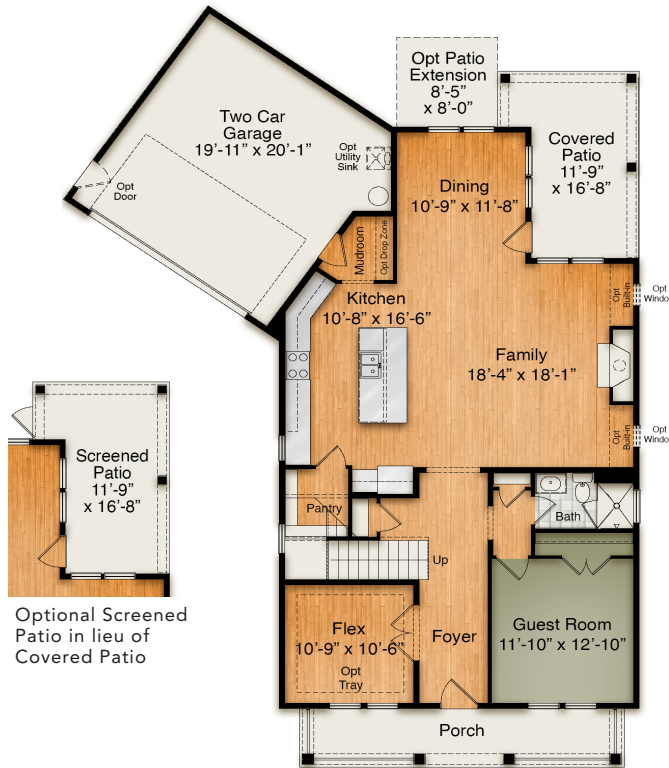

THE WENTWORTH

Westport Collection

Coastal Craftsman

Country Chic

Modern Farmhouse

EAST & MASON

RobuckHomes.com

*All plans, details, and renderings are approximate and subject to change.
Illustrations may not represent finished details. 12/23*

**ROBUCK
HOMES** *Since
1926*

FMB
FONVILLE MORISEY BAREFOOT 

THE WENTWORTH

Westport Collection

Optional Screened Patio in lieu of Covered Patio

Coastal Craftsman Elevation

Country Chic Elevation

Modern Farmhouse Elevation

Coastal Craftsman Elevation

Country Chic Elevation

Modern Farmhouse Elevation

Optional Free Standing Tub

Optional Dual Vanity

Optional Bonus Room in lieu of Loft

Optional Bedroom 4 with Full Bath in lieu of Loft

First Floor

Second Floor